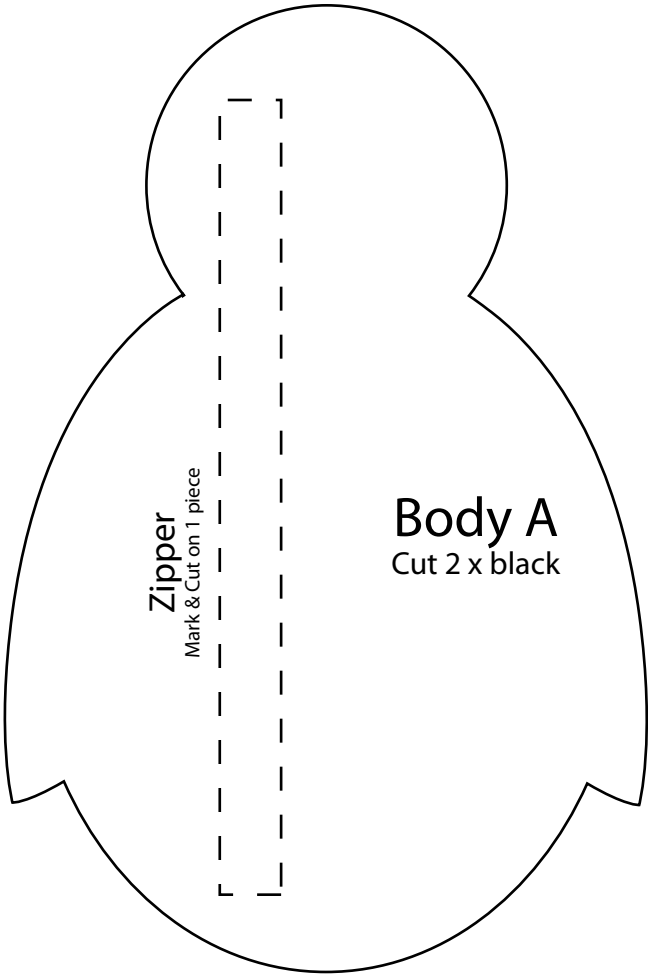

# Penguin Coin Pouch

**Eyes**  
Cut 2 x black

**Beak**  
Cut 1 x orange